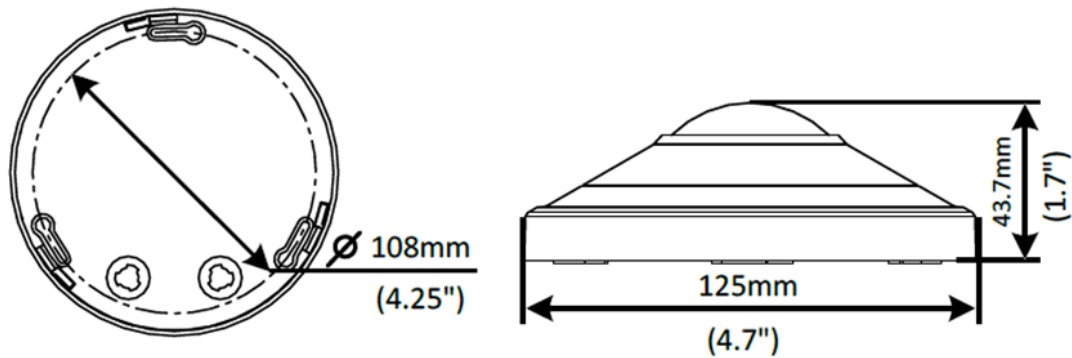

## Specifications

IPC814SR-DVSPF16					
<b>Camera</b>					
Image sensor	1/3", 4.0 megapixel, progressive scan, CMOS				
Lens	1.6mm@F1.6				
DORI Distance	Lens (mm)	Detect (m)	Observe (m)	Recognize (m)	Identify (m)
	1.6	36	14.4	7.2	3.6
Angle of View	180°				
Shutter	Auto/Manual, shutter time: 1 ~ 1/100000s				
Minimum Illumination	Colour: 0.01Lux (F1.6, AGC ON) 0Lux with IR				
Day/Night	IR-cut filter for day & night function				
Digital noise reduction	2D/3D DNR				
S/N Ratio	>55dB				
IR Range	UP to 10m(33ft)				
Defog	Digital Defog				
WDR	120dB				
<b>Video</b>					
Compression	Ultra265, H.264, MJPEG				
H.264 code profile	Baseline profile, Main Profile, High Profile				
Frame Rate	Main Stream : 4MP (2560*1440), Max 25fps; Sub Stream: 1080P (1920*1080), Max 25fps; Third Stream: D1(720*576), Max 25fps				
BLC	Supported				
OSD	Up to 8 OSDs				
Privacy Mask	Up to 8 areas				
ROI	Up to 8 areas				
Motion Detection	Up to 4 areas				
General Function	Watermark, IP Address Filtering, Tampering Alarm, Access Policy, ARP Protection, RTSP Authentication, User Authentication				
<b>Storage</b>					
Edge Storage	Micro SD, up to 256GB				
Network Storage	ANR				
<b>Network</b>					
Protocols	IPv4, IGMP, ICMP, ARP, TCP, UDP, DHCP, PPPoE, RTP, RTSP, RTCP, DNS, DDNS, NTP, FTP, UPnP, HTTP, HTTPS, SMTP, 802.1x, SNMP, QoS				
Compatible Integration	ONVIF (Profile S, Profile G, Profile T), API				
<b>Live View Display</b>					
Mount Type	Support table, wall, and ceiling				
<b>Interface</b>					
Network	1 RJ45 10M/100M Base-TX Auto-adaptive Ethernet				
Video Output	1 BNC				
<b>General</b>					
Power	DC 12V±25%, PoE (IEEE 802.3af)				

	Power consumption: Max 11W
Dimensions (Ø x H)	Φ125 x 43.7mm (Φ4.9" x 1.7")
Weight	0.39kg (0.86lb)
Working Environment	-40°C ~ 60°C (-40°F ~ 140°F), Humidity: ≤95% RH
Ingress Protection	IP66
Vandal Resistant	IK10
Reset Button	Supported

## Dimensions